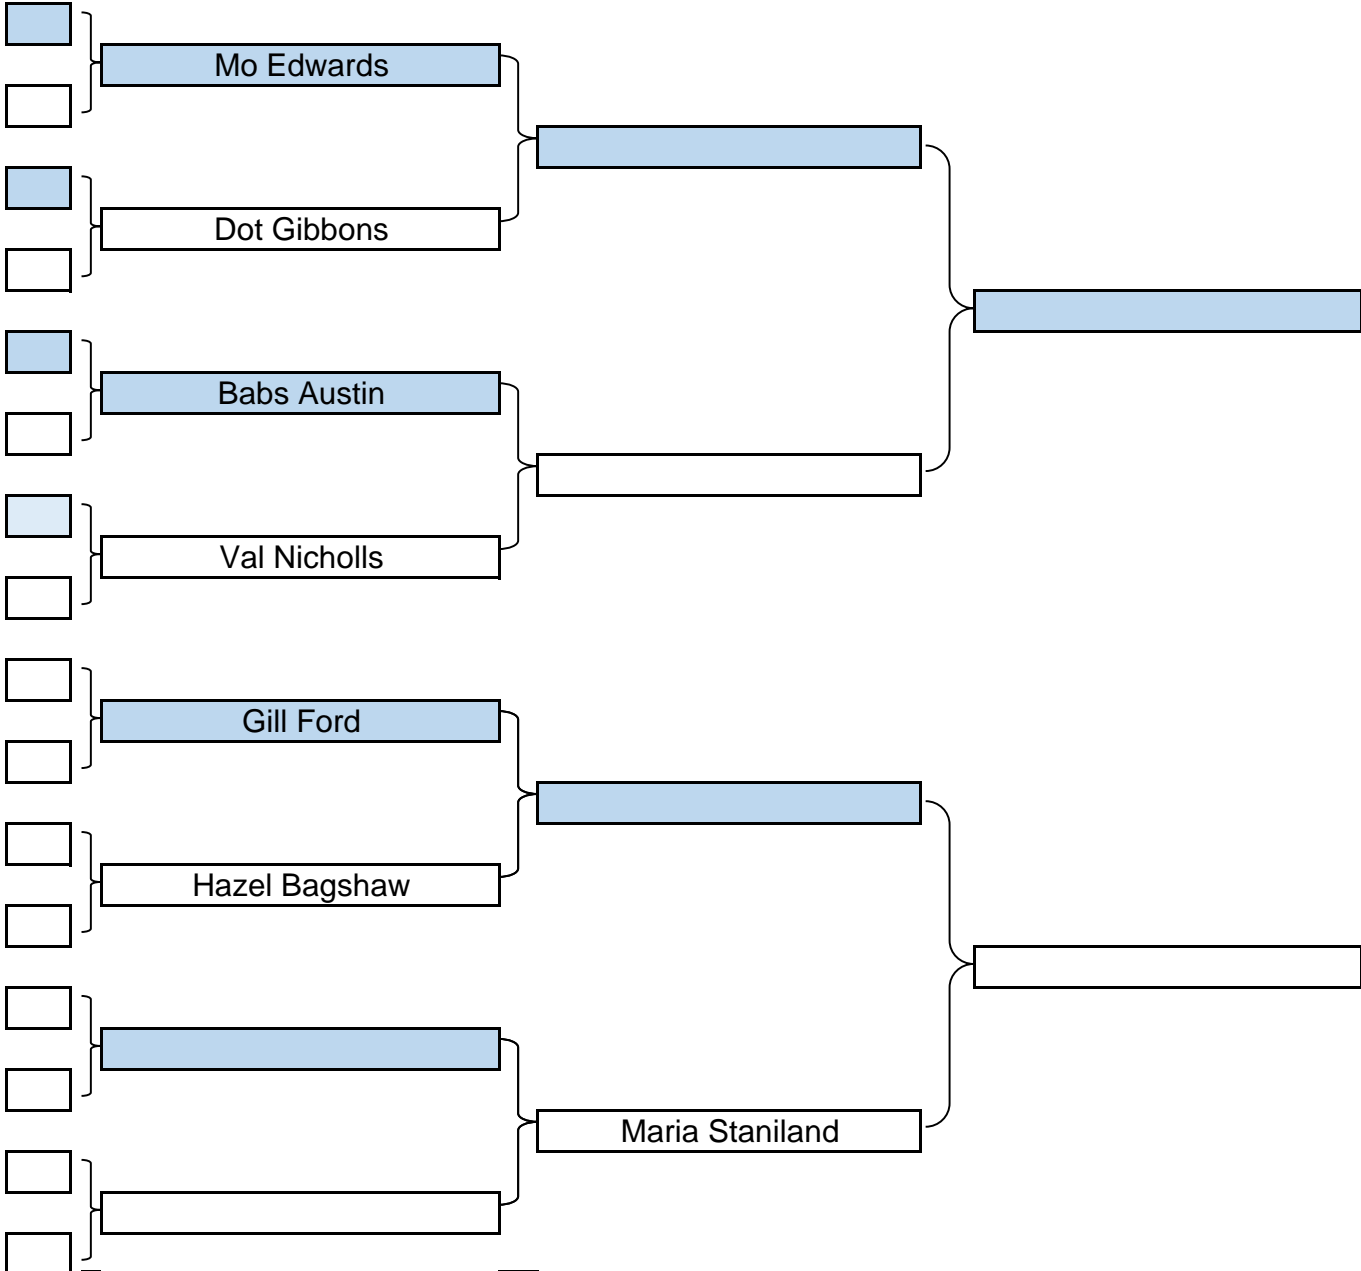

Ladies 2 BOWL SINGLES 2024 25

Challengers

QUARTER FINAL **SEMI FINAL** **FINAL**
13th Jan to 9th Mar 25 10th Mar to 13th Apr 25 24th 25th 26th April 25

Ladies 4 BOWL SINGLES 2024 25

CHALLENGERS

Round 2

11th Nov to 12th Jan 25

QUARTER FINAL

13th Jan to 9th Mar 25

SEMI FINAL

10th Mar to 13th Apr 25

FINAL

24th 25th 26th April 25

Ladies Pairs 2024 25

QUARTER FINAL