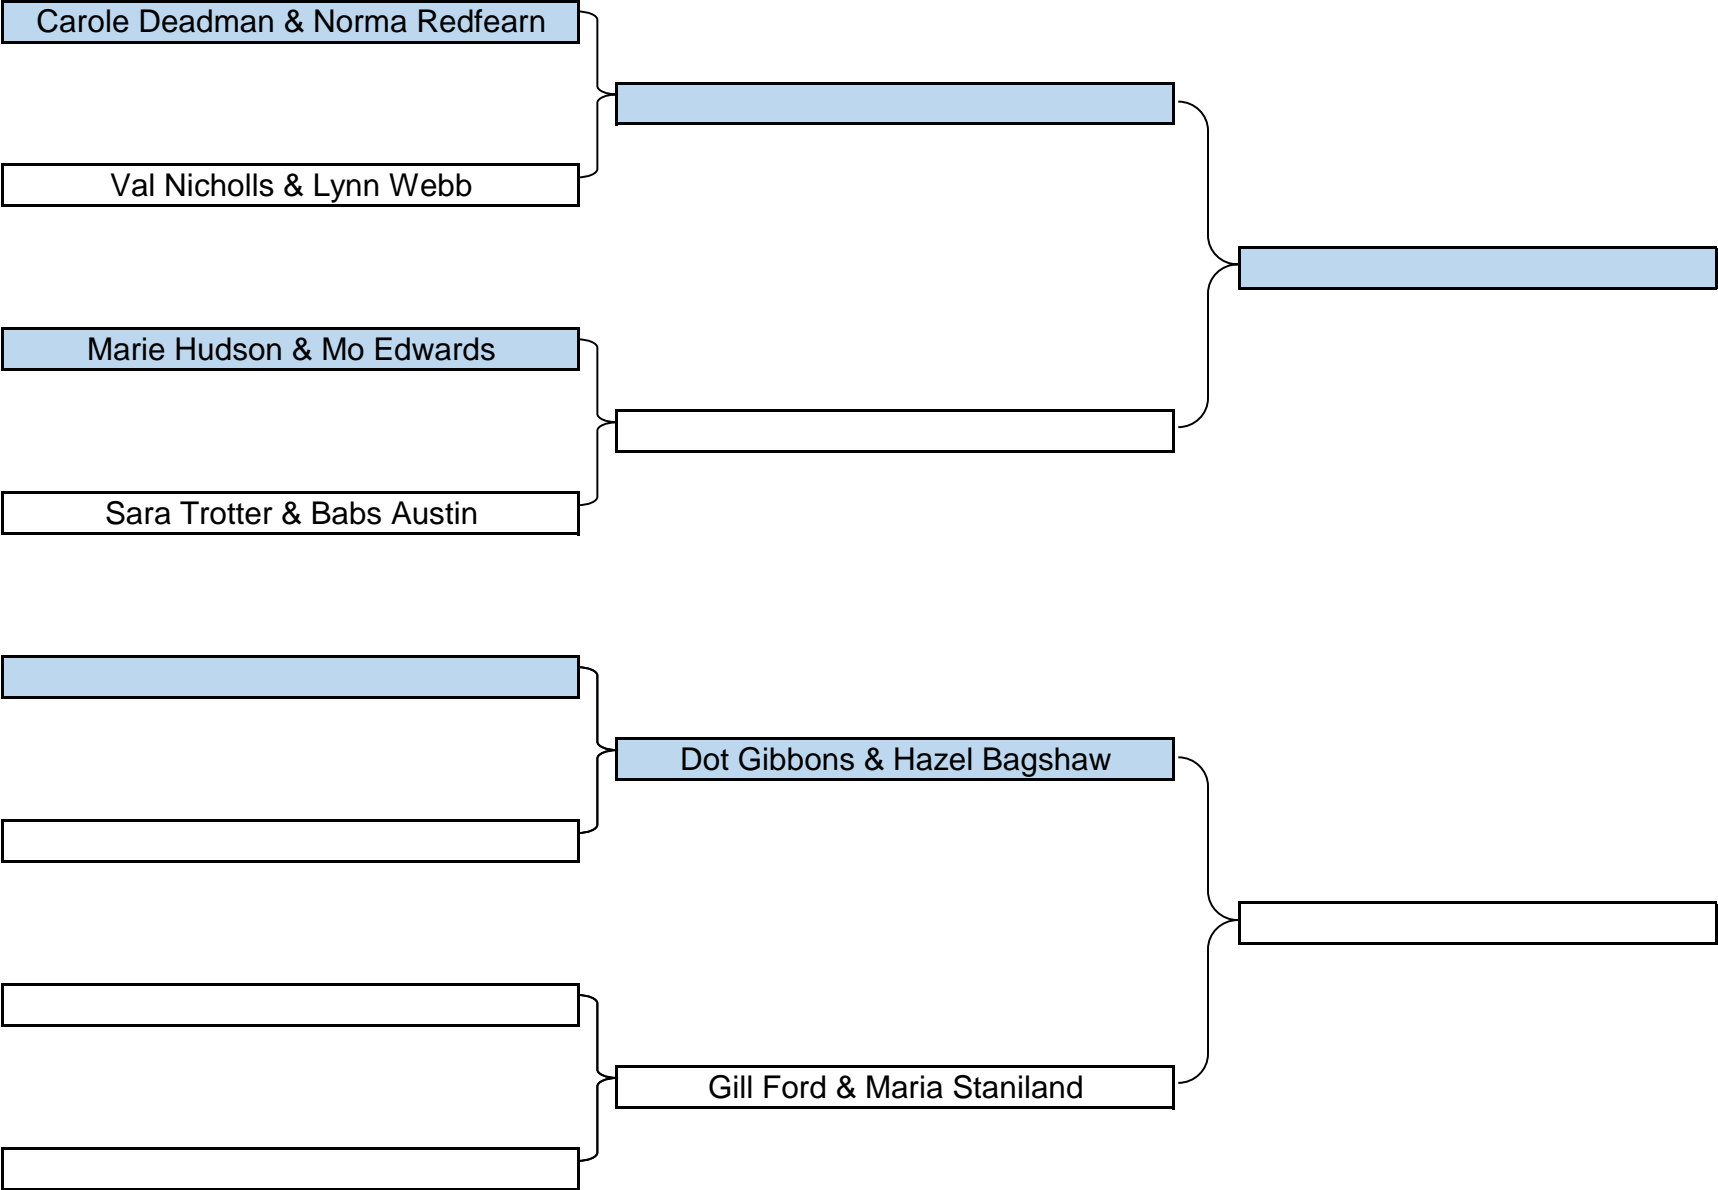

Ladies Pairs 2024 25

QUARTER FINAL

13th Jan to 9th Mar 25

SEMI FINAL

10th Mar to 13th Apr 25

FINAL

24th 25th 26th Apr 25