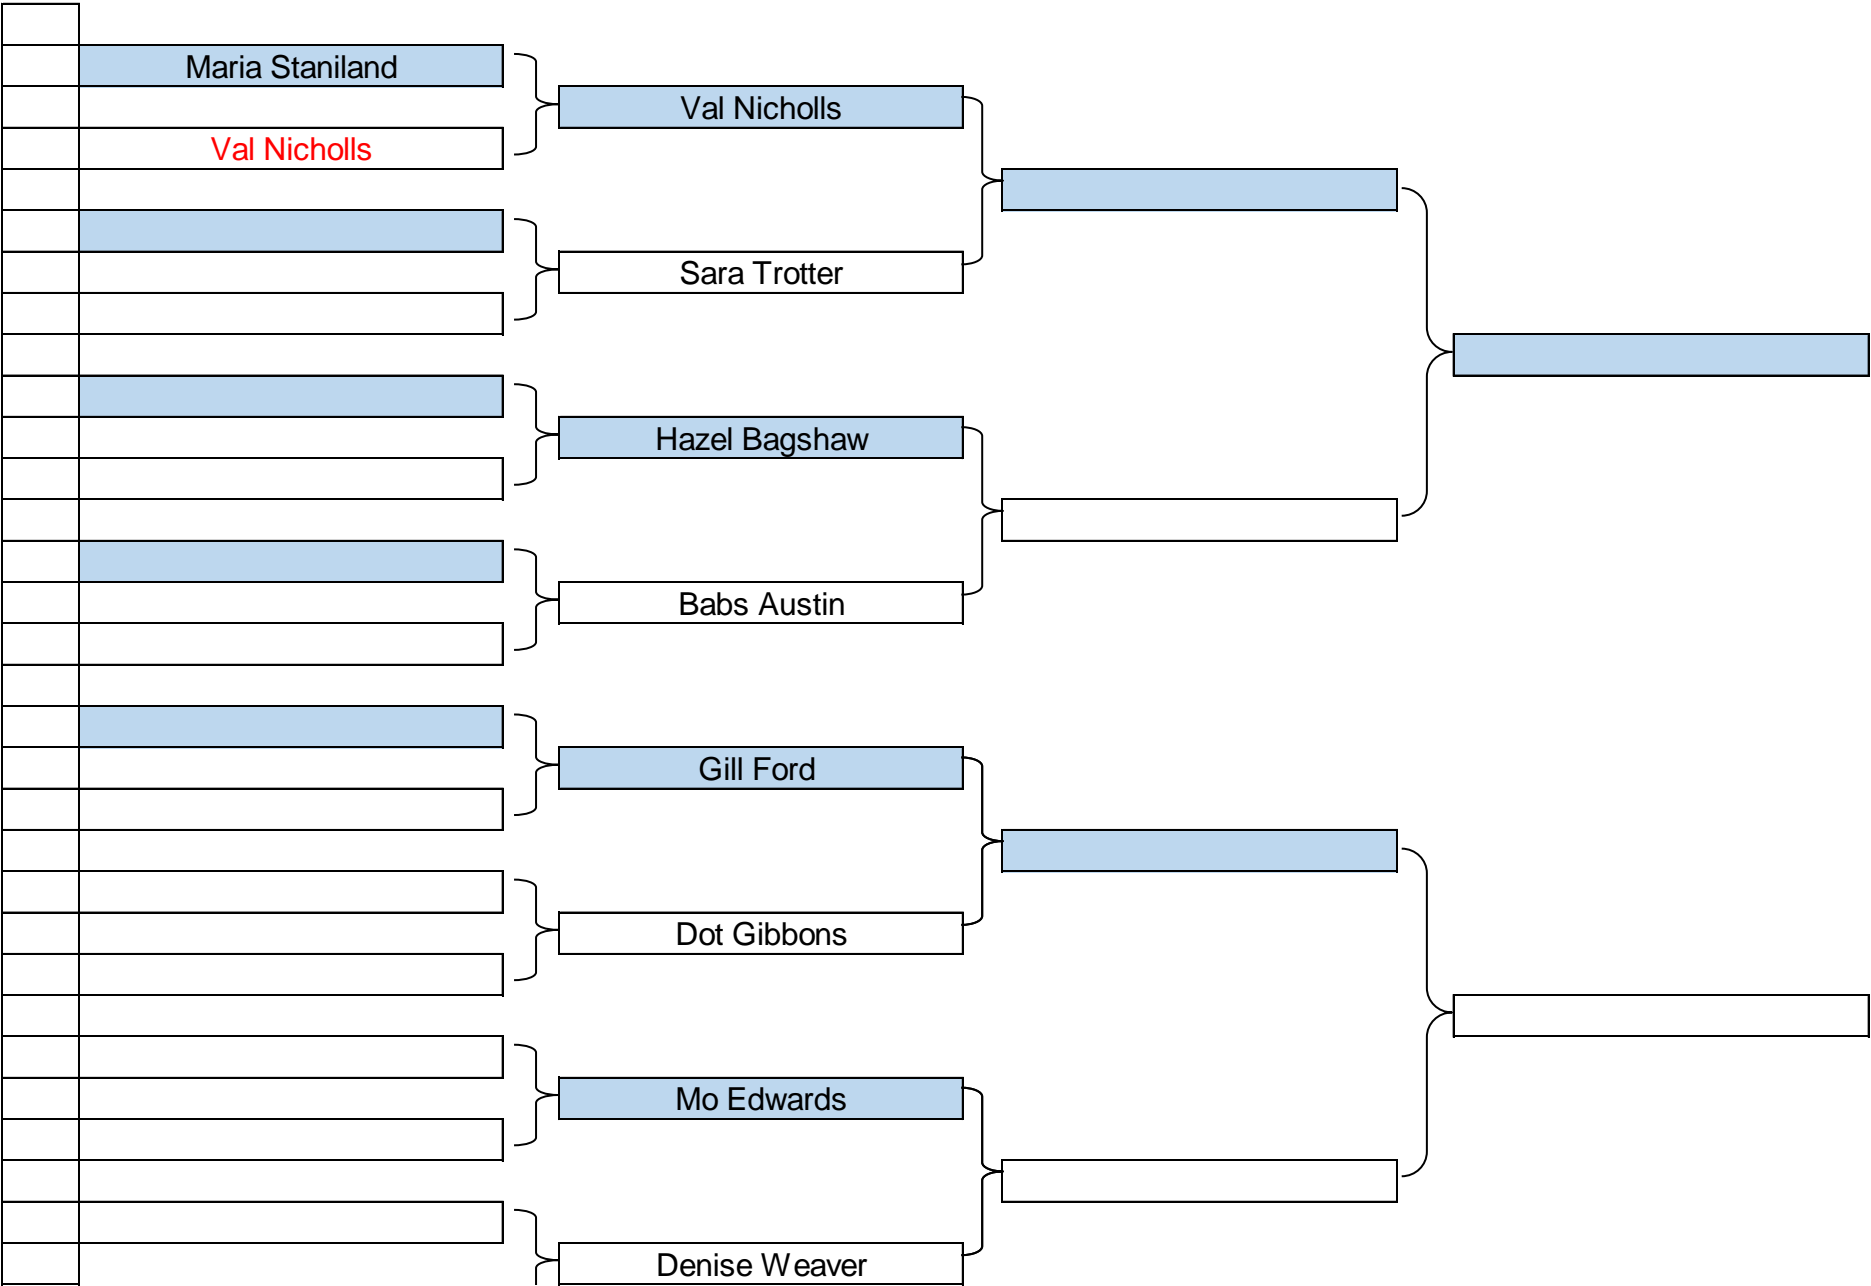

QUARTER FINAL

13th Jan to 9th Mar 25

SEMI FINAL

10th Mar to 13th Apr 25

FINAL

24th 25th 26th April 25

Ladies Pairs 2024 25

QUARTER FINAL

13th Jan to 9th Mar 25

SEMI FINAL

10th Mar to 13th Apr 25

FINAL

24th 25th 26th Apr 25

Ladies Drawn Pairs 2024 25

CHALLENGERS

SEMI FINAL